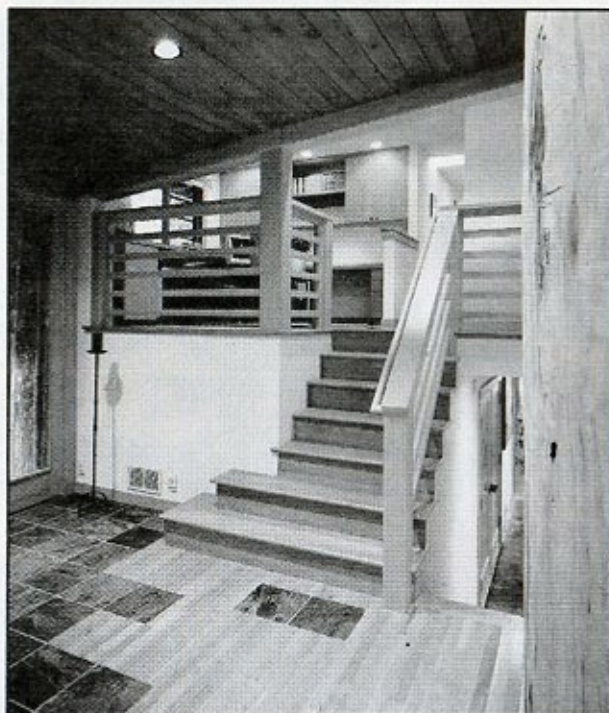

## SHOEBOX TURNED LODGEHOUSE

AIA  
HOMES

Continued from page 15

Remodeling what the architects called "a big shoebox" introduced the rich use of natural woods. Seen here is the entry; above it, an office was carved out of space leading to the bedrooms.

**The intent:** To turn a dated, energy-inefficient suburban split-level rambler — what the architects called "basically a big shoebox" — into a vibrant "Northwest contemporary lodgehouse." However, because the Bellevue home sits on an acre-plus of wetlands and woods, building regulations would not allow the house to grow. So the architects removed walls and added large windows to give a sense of spacious openness and frame the pond just outside the living room. The living room's beams were sanded, smooth tree-trunk posts added and the new, relocated fireplace clad in slate. Spaces in the bedroom wing were reconfigured, and new decks and skylights added. Finally, a new, slightly raised metal roof gives the home a much more contemporary appearance.